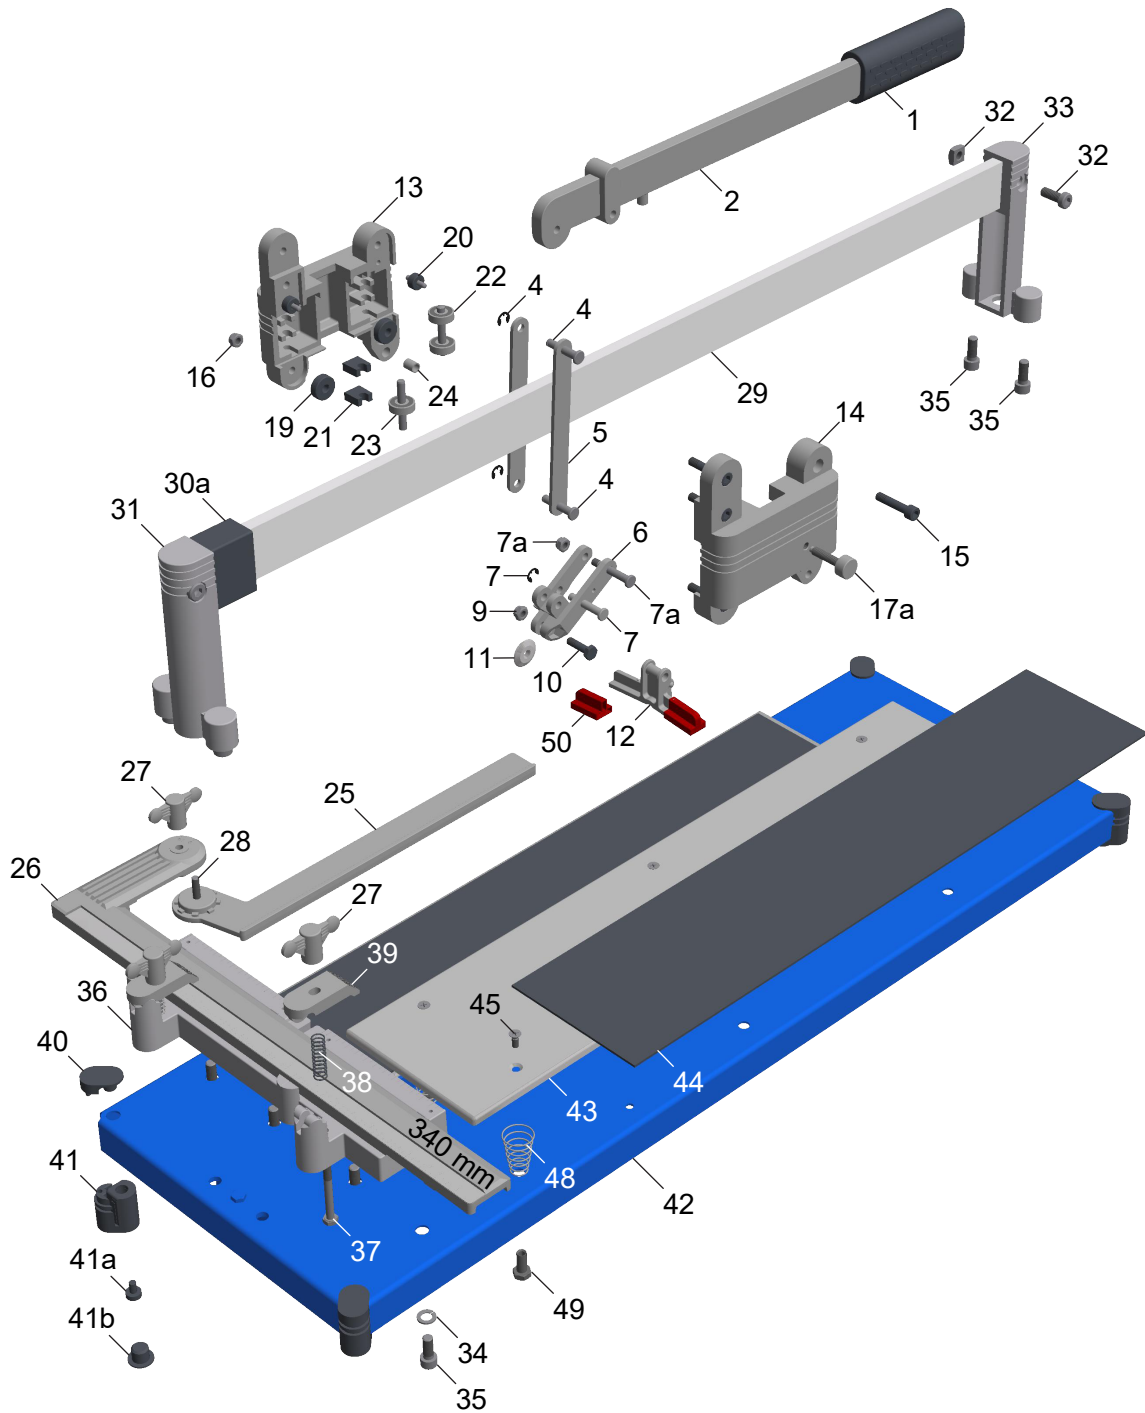

TOPLINE STANDARD 480 | 630 | 720 | 920 MM

Professionelle Fliesenschneidmaschine

Professional tile cutting machine

Technische Änderungen vorbehalten.
Technical changes are subject to alteration without notice.